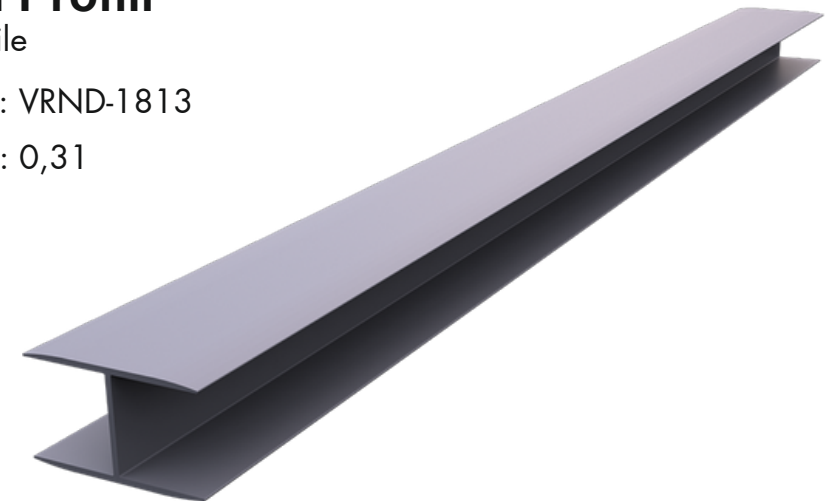

16 mm H Profili

16mm H Profile

Product Code: VRND-1813

Weight kg/m: 0,31