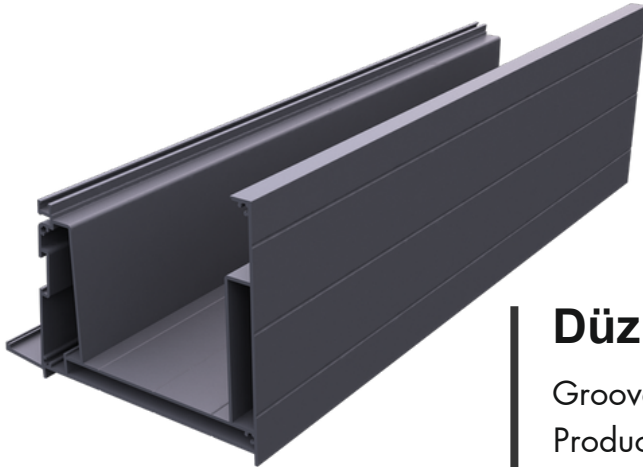

Oval Oluk Profili

Radius Groove Profile Product

Code: VRND-1801

Weight kg/m: 5,72
(147 x 190 x 2,5mm)

Yan Kapak Profili

Side Cover Profile

Product Code: VRND-1811

Weight kg/m: 0,44
(45 x 63 x 1mm)