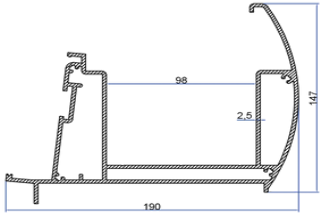

Veranda Sabit Tavan / Veranda Fixed Roof
Kış Bahçesi Sistemi / Winter Garden System

Real
CAM BALKON

ALUMINIUM PROFILE SYSTEMS

Real
CAM BALKON

Veranda Sabit Tavan / Veranda Fixed Roof

Profil Kesitleri / Profile Sections