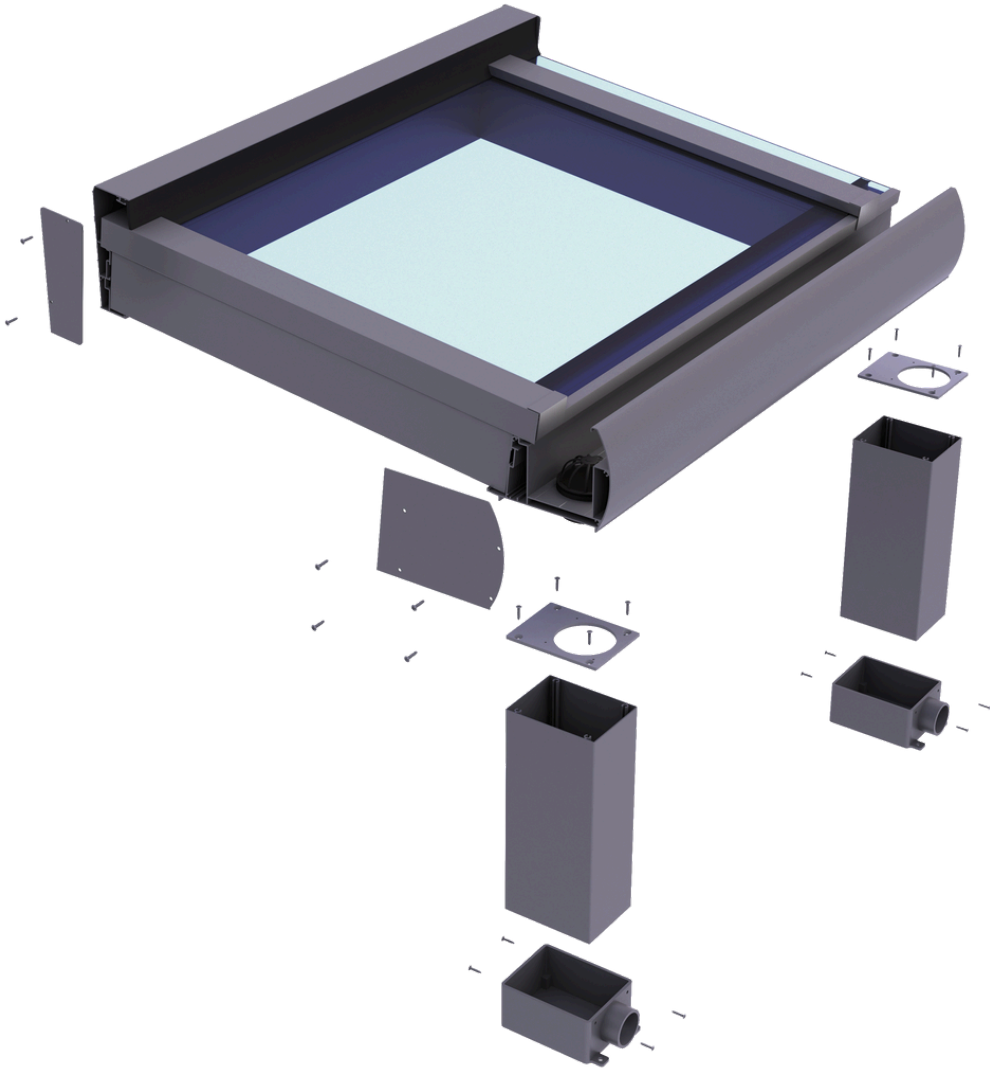

Veranda Sabit Tavan / Veranda Fixed Roof

Montaj / Montage

Real
CAM BALKON