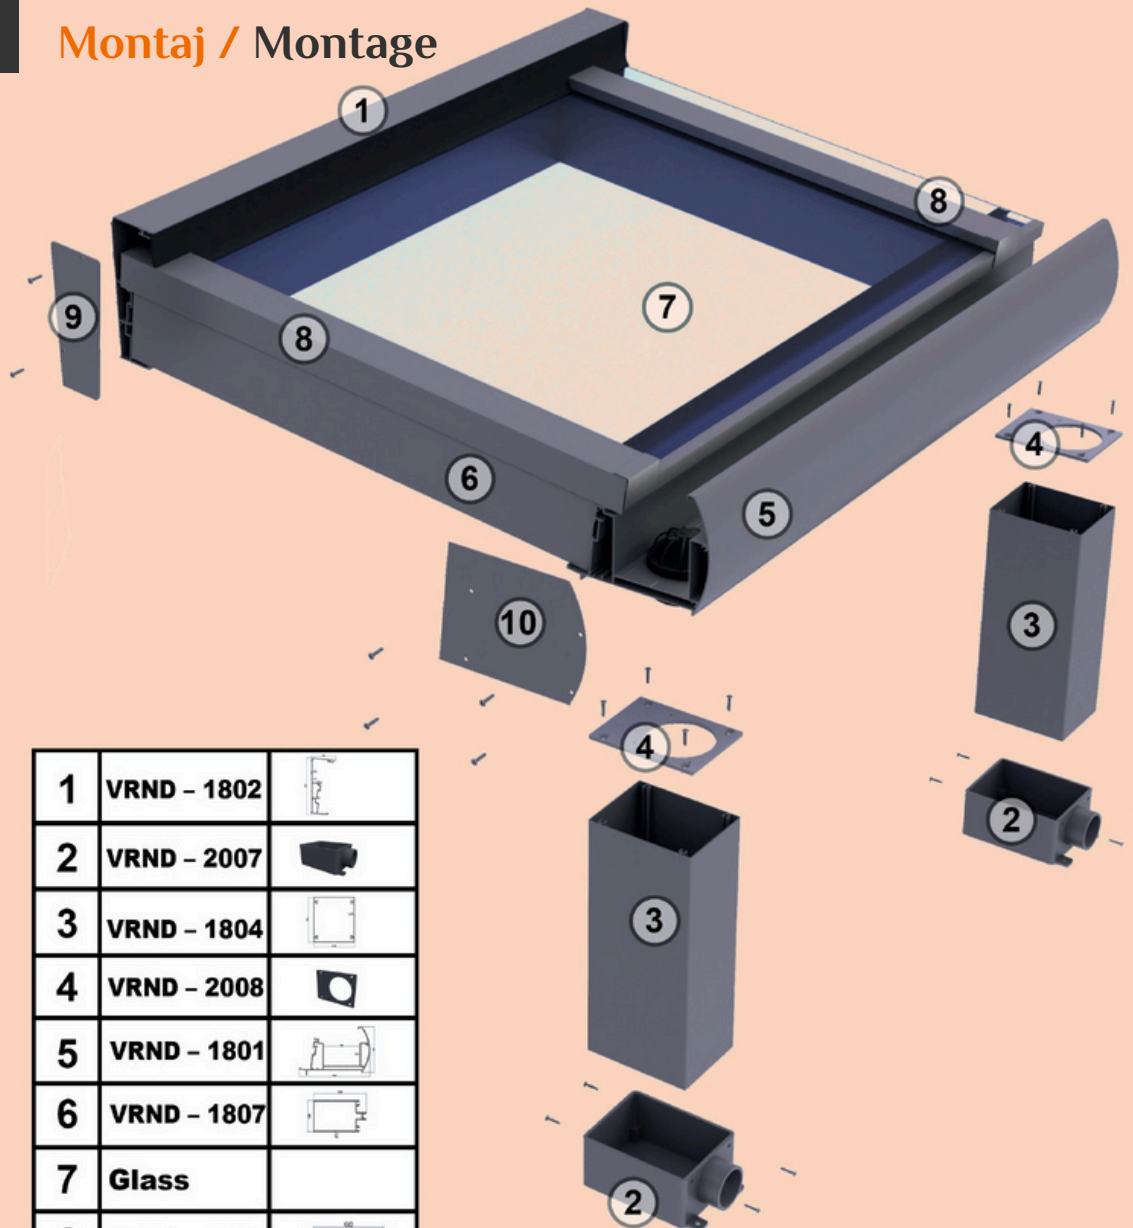

2 x 0.75 Led Kablosu (Bakır)
2 x 0.75 Led Cable (Copper)
Product Code: VRND-2014

Veranda Sabit Tavan / Veranda Fixed Roof

Real
CAM BALKON

REALCAMBALKON

Veranda Sabit Tavan / Veranda Fixed Roof

Montaj / Montage