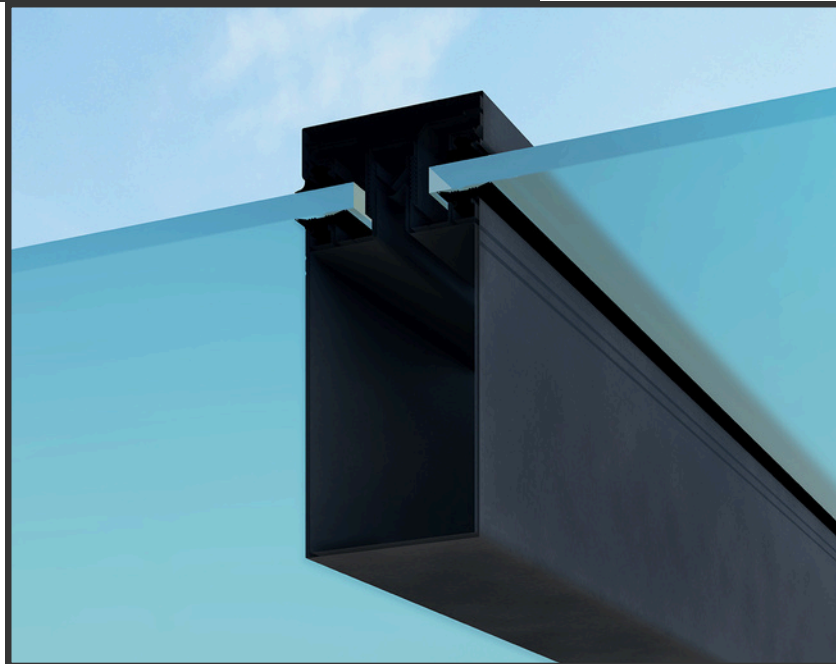

Veranda Sabit Tavan / Veranda Fixed Roof

Real
CAM BALKON