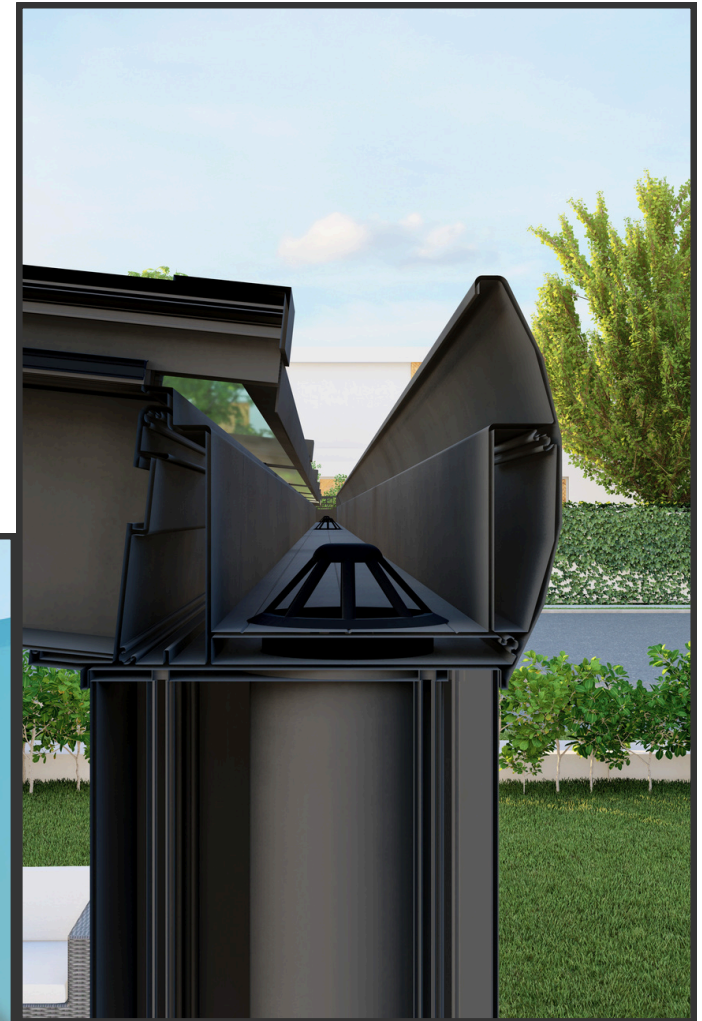

75' lik Filtre
75 mm Filter
Product Code: VRND-2001

24V Spot Led Beyaz
24V Spotlight White
Product Code: VRND-2012

2 x 0.75 Led Kablosu (Bakır)
2 x 0.75 Led Cable (Copper)
Product Code: VRND-2014

Veranda Sabit Tavan / Veranda Fixed Roof

Real
CAM BALKON