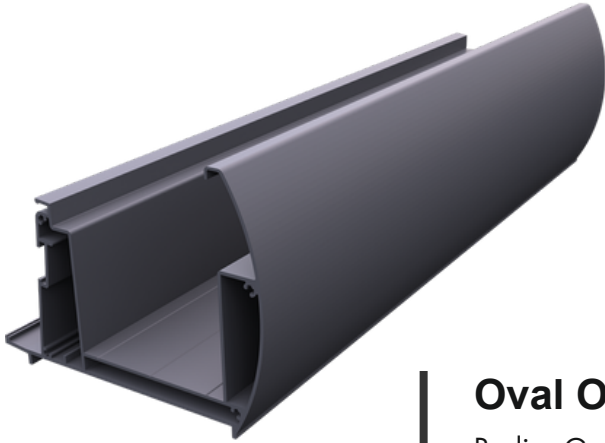

Weight kg/m: 0,93

Arka Askı Profili

RearHanger Profile

Product Code: VRND-1802

Weight kg/m: 2,7
(191 x 69 x 1,8mm)

Veranda Sabit Tavan / Veranda Fixed Roof

Profiller / Profiles

Real
CAM BALKON