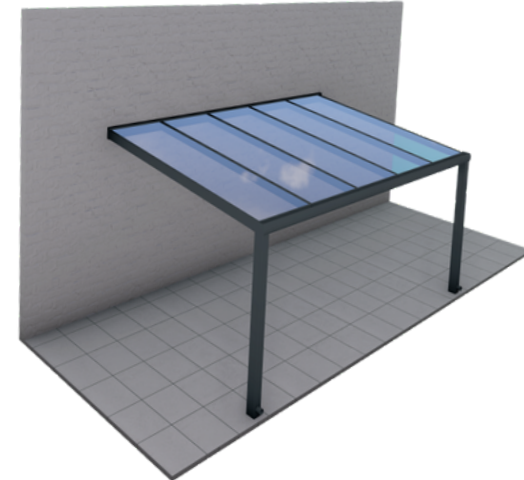

Veranda Sabit Tavan / Veranda Fixed Roof

Montaj / Montage

Real
CAM BALKON