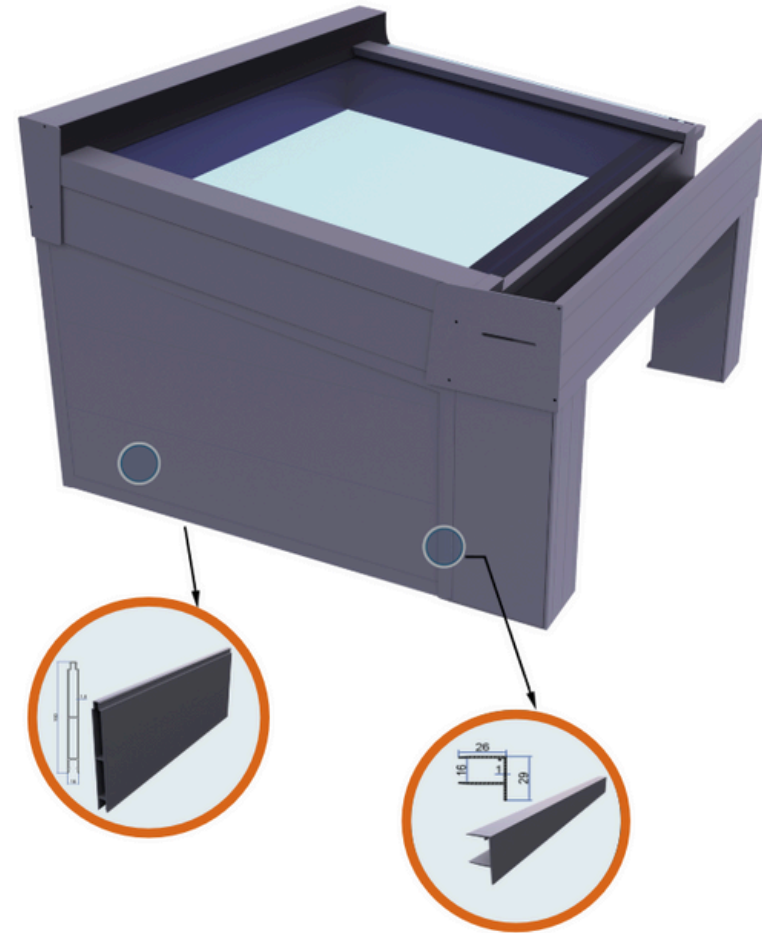

Veranda Sabit Tavan / Veranda Fixed Roof

Montaj / Montage

Real
CAM BALKON