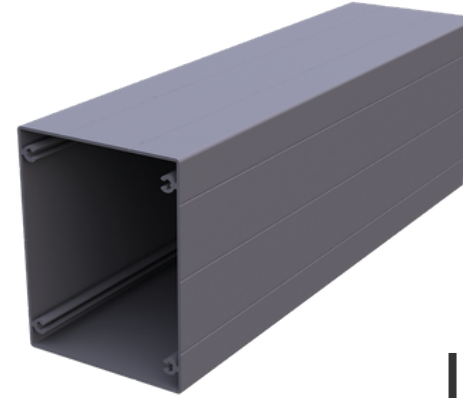

110x145 Dikme Profili

110x145 ColumnProfile

Product Code: VRND-1804

Weight kg/m: 3,27
(145 x 110 x 1,85mm)