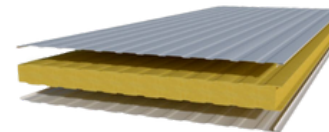

Sandviç Cephe Panel

Sandwich Facade panel

40 mm