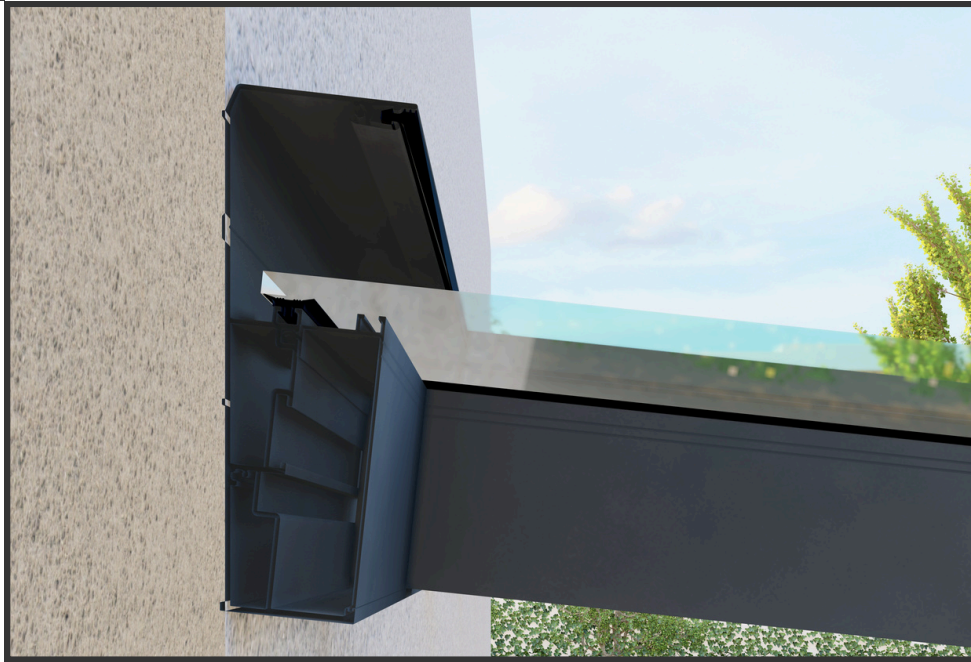

Veranda Led Kontrol Ünitesi
Spotlight Control Module
Product Code: VRND-2013

Veranda Sabit Tavan / Veranda Fixed Roof

Real
CAM BALKON