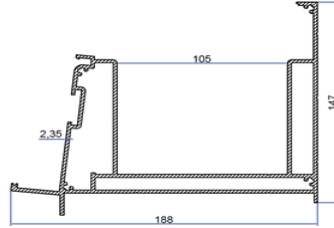

Profile No	kg/m
VRND-1815	5,5