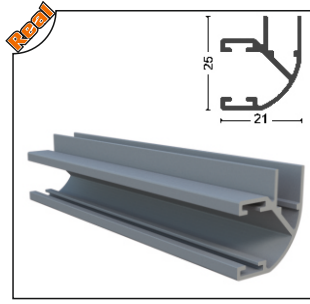

ALMFTL-1004 90 Fitiil
Aluminum 90 Seal

Ağırlık/Weight
0.289 kg/m