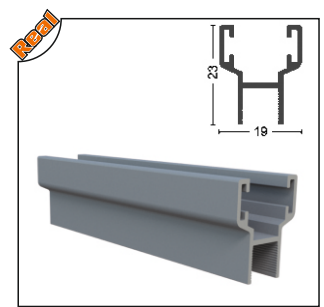

Ağırlık/Weight
0.854 kg/m

GLD-1005 Perdelik Ayar Profili
Aluminum Curtain Profile

Ağırlık/Weight
1.254 kg/m

GLDPS-1004 Yan Kasa
Aluminum Side Profile

Ağırlık/Weight
0.423 kg/m

ALMFTL-1002 Büyük H Fitiil
Big "H" Aluminum Seal