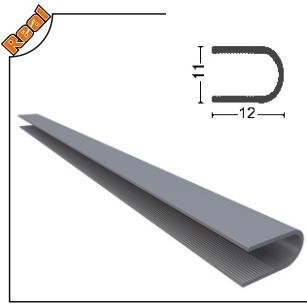

ALMFTL-1005 D Fitiil
Aluminum "D" Seal

Ağırlık/Weight
0.140 kg/m