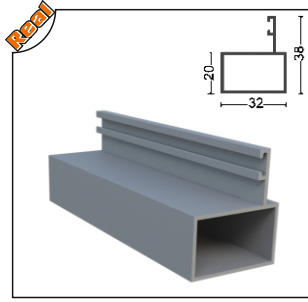

GLD-1004 Yan Kasa Profili
Aluminum Side Profile

Ağırlık/Weight
1.412 kg/m