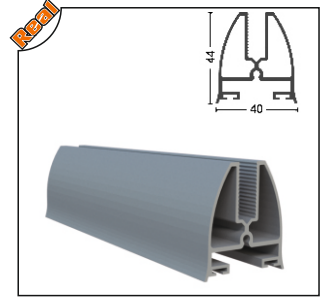

Gold Plus Seri
Gold Plus Series

Profiller Profiles

GLDPLS-1001 Kasa Profili
Frame Profile

Ağırlık/Weight
1.372 kg/m

GLDPLS-1001 Kasa Profili
Dropper Frame Profile

Ağırlık/Weight
1.539 kg/m

GLDPLS-1003 Baza Profili
Aluminum Glass Profile