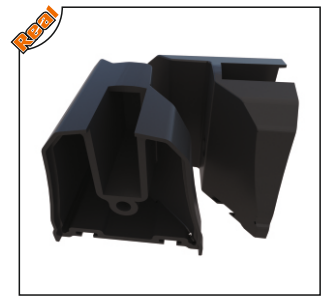

PRGLD-2014 90° Kapak
90° Cover