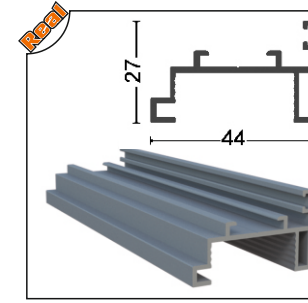

PRGLD-1006 Kollu Fıtil Karşılığı Contalı
Esp.Handle Opposite Alm. Seal (With PVC Seal)

Ağırlık/Weight
0.473 kg/m