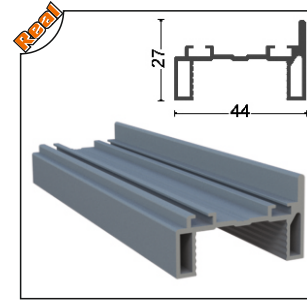

ISICM31-1010 Küçük h Fıtil Contalı
Esp.Handle Seal (With PVC Seal)

Ağırlık/Weight
0.56 kg/m