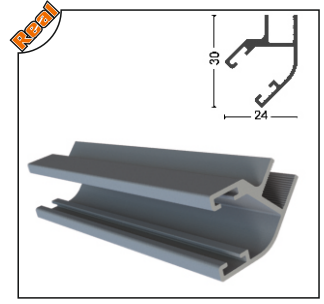

ALMFTL-1003 135 Fitiil
Aluminum 135 Seal

Ağırlık/Weight
0.258 kg/m