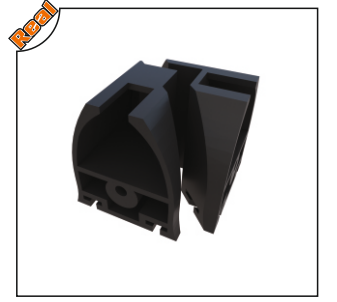

GLDPLS-2013 90° Kapak
90° Kapak