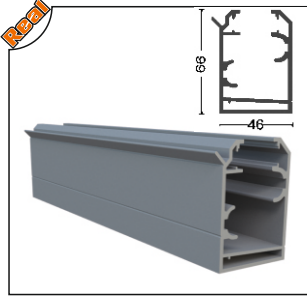

Pro Gold Seri 21 mm Isıcamlı
Pro Gold Series Double Glass (21mm)

Profiller Profiles

PRGLD-1001 Oluklu Kasa Profili
Dropper Frame Profile

Ağırlık/Weight
1.671 kg/m