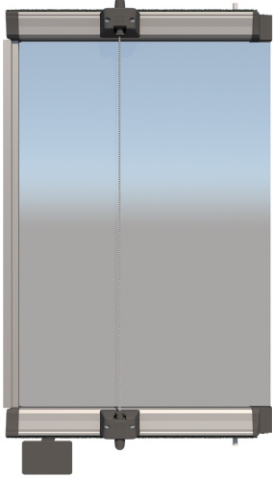

Pro Gold Seri 8 - 10 mm
Pro Gold Series (8-10mm)

Montaj Installation