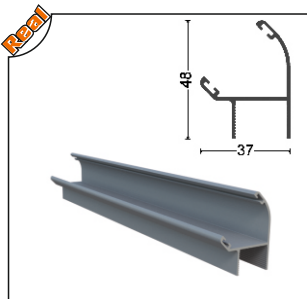

ISICM21-1006 135° Fitiil
Aluminum 135° Seal

Ağırlık/Weight
0.438 kg/m