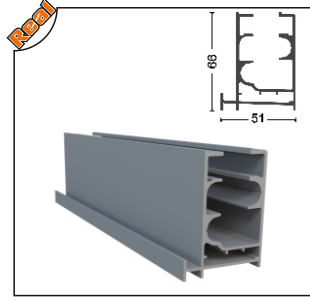

GLDPLS-1001 Kasa Profili
Dropper Frame Profile

Ağırlık/Weight
1.539 kg/m