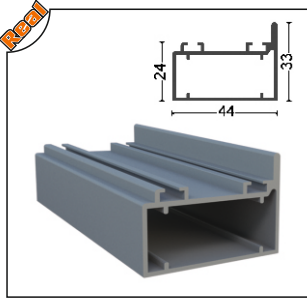

GLD-1004 Yan Kasa Profili
Aluminum Side Profile

Ağırlık/Weight
0.631 kg/m