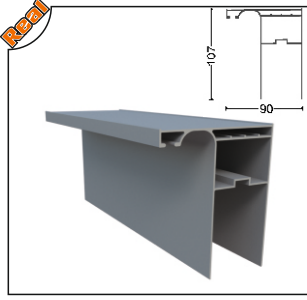

PRGLD-1003 Perdelik Ayak Profili
Aluminum Curtain Profile

Ağırlık/Weight
1.622 kg/m