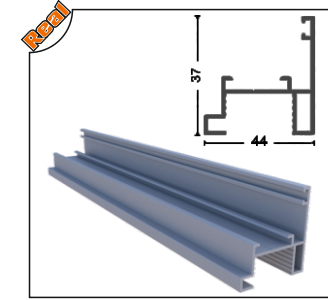

ISICM21-1010 İspanyolet Kol Profili Karşılığı
Espagnolette Arm Profile Of Opposite

Ağırlık/Weight
0.42 kg/m