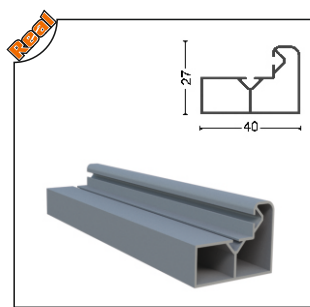

Ağırlık/Weight
0.854 kg/m

GLD-1005 Perdelik Ayar Profili
Aluminum Curtain Profile

Ağırlık/Weight
1.254 kg/m

GLDPS-1004 Yan Kasa
Aluminum Side Profile

Ağırlık/Weight
0.423 kg/m

ALMFTL-1002 Büyük H Fitiil
Big "H" Aluminum Seal