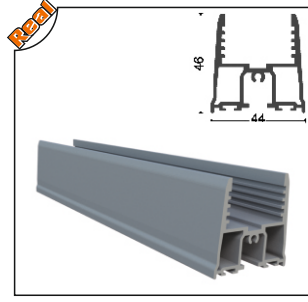

PRGLD-1001 Oluklu Kasa Profili
Dropper Frame Profile

Ağırlık/Weight
1.671 kg/m

ISICM31-1001 Baza Profili
Aluminum Glass Profile

Ağırlık/Weight
0.088 kg/m

PRGLD-1003 Perdelik Ayak Profili
Aluminum Curtain Profile