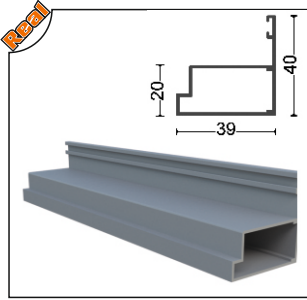

Ağırlık/Weight
0.875 kg/m

PRGLD-1003 Perdelik Ayak Profili
Aluminum Curtain Profile

Ağırlık/Weight
1.622 kg/m

ISICM31-1009 Yan Kasa Profili
Aluminum Side Profile (With PVC Seal)

Ağırlık/Weight
0.631 kg/m

ISICM21-1009 İspanyolet Kollu Profil
Espagnolette Arm Profile