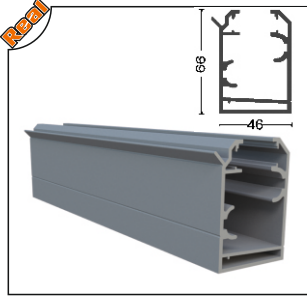

Profiller Profiles

PRGLD-1001 Oluklu Kasa Profili
Dropper Frame Profile

Ağırlık/Weight
1.7 kg/m

PRGLD-1002 Baza Profili
Aluminum Glass Profile

Ağırlık/Weight
0.88 kg/m

PRGLD-1010 Baza Profili 10 mm
Aluminum Glass Profile (10mm)