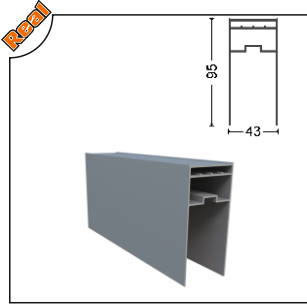

GLD-1005 Perdelik Ayar Profili
Aluminum Curtain Profile

Ağırlık/Weight
1.254 kg/m