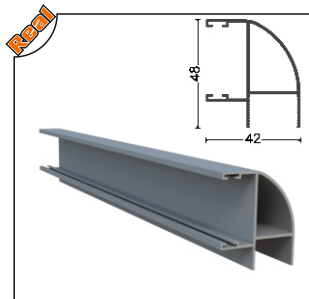

ISICM21-1007 90° Fitiil
Aluminum 90° Seal

Ağırlık/Weight
0.628 kg/m