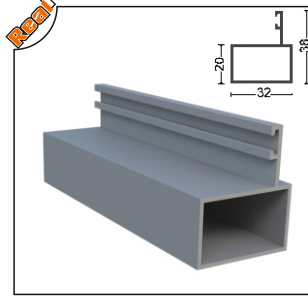

GLD-1004 Yan Kasa Profili
Aluminum Side Profile

Ağırlık/Weight
0.45 kg/m