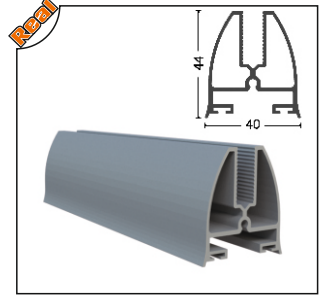

Gold Seri
Gold Series

Profiller Profiles

GLD-1001 Kasa Profili
Frame Profile

Ağırlık/Weight
1.278 kg/m

GLD-1002 Oluklu Kasa Profili
Dropper Frame Profile

Ağırlık/Weight
0.341 kg/m

GLD-1003 Baza Profili
Aluminum Glass Profile

Ağırlık/Weight
0.826 kg/m

GLD-1005 Perdelik Ayar Profili
Aluminum Curtain Profile

Ağırlık/Weight
1.254 kg/m

GLD-1004 Yan Kasa Profili
Aluminum Side Profile

Ağırlık/Weight
1.412 kg/m

ALMFTL-1002 Büyük H Fitiil
Big H Seal