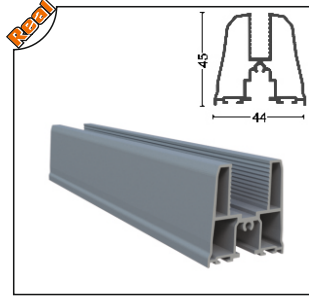

PRGLD-1002 Baza Profili
Aluminum Glass Profile

Ağırlık/Weight
0.875 kg/m