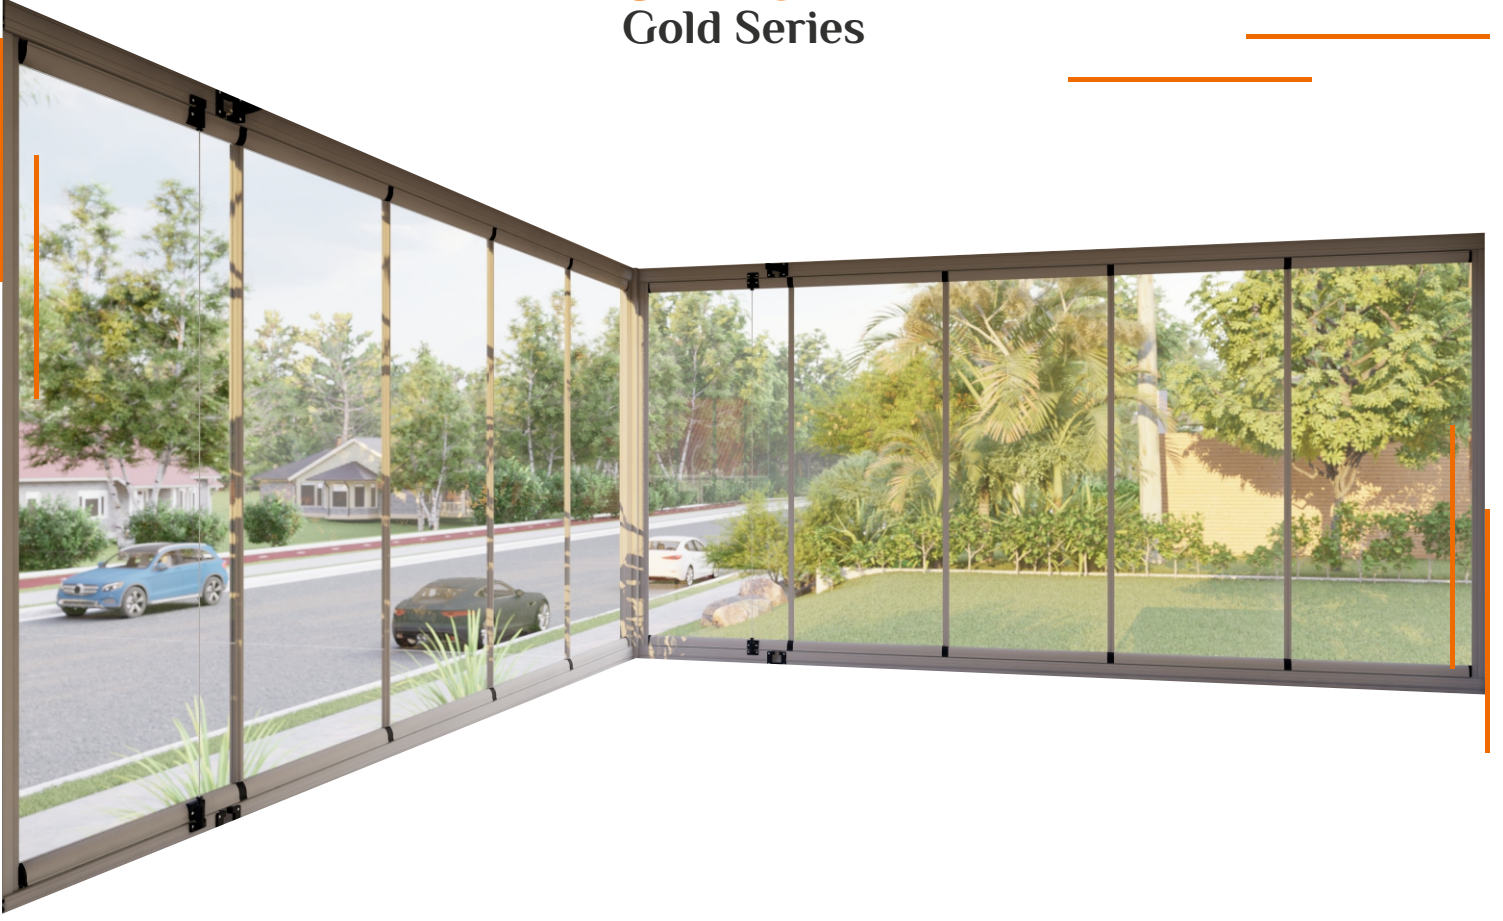

Gold Seri Gold Series

Gold Seri cam balkon uygulamaları için tercih edilen, alttan ve üstten taşınmalı bir sistemdir. Cam paneller sağa ve sola veya her iki tarafa toplanabilir. Kanat profillerinin hem altında hem üstünde yer alan toplamda 4 adet teker takımı özel rulmanlı ve döküm olmayan aşınmaz polyamid kaplamalı teker sistemi bulunmaktadır. Açılı profil kapakları ve fitiller ile her türlü mekana uygulama imkanı sağlar. Tüm aksamlar paslanmaz metalden üretilmiştir.

Gold Series is a top and bottom carrying system preferred for glass balcony applications. Glass panels can be gathered to the right and left or to both sides. There are 4 wheels in total, both under and above the panel profiles, with special bearings and cast non-wearing polyamide coated wheel system. With its angled profile covers and wicks, it provides the opportunity to apply to all kinds of places. All parts are made of stainless metal.