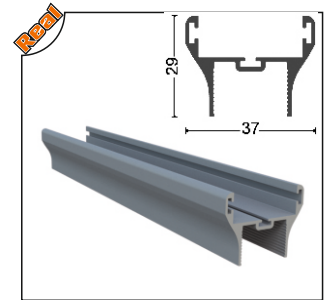

ISICM21-1005 Büyük H Fitiil
Big "H" Aluminum Seal

Ağırlık/Weight
0.436 kg/m