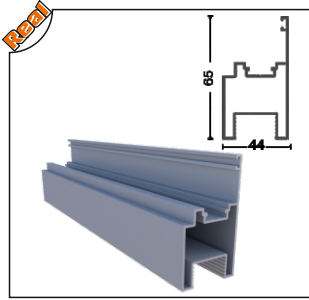

Ağırlık/Weight
0.875 kg/m

PRGLD-1003 Perdelik Ayak Profili
Aluminum Curtain Profile

Ağırlık/Weight
1.622 kg/m

ISICM31-1009 Yan Kasa Profili
Aluminum Side Profile (With PVC Seal)

Ağırlık/Weight
0.631 kg/m

ISICM21-1009 İspanyolet Kollu Profil
Espagnolette Arm Profile