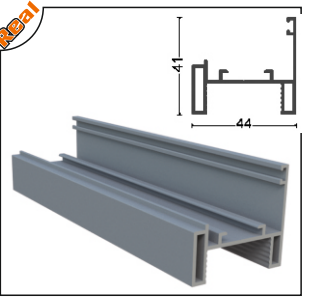

ISICM31-1001 Kollu Fıtil Contalı
Esp. Handle Alm. Seal(With PVC Seal)

Ağırlık/Weight
0.622 kg/m