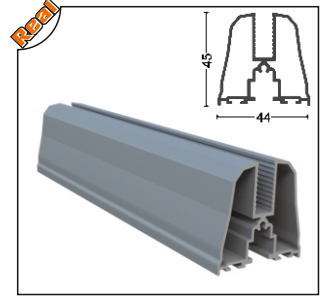

Profiller Profiles

PRGLD-1001 Oluklu Kasa Profili
Dropper Frame Profile

Ağırlık/Weight
1.7 kg/m

PRGLD-1002 Baza Profili
Aluminum Glass Profile

Ağırlık/Weight
0.88 kg/m

PRGLD-1010 Baza Profili 10 mm
Aluminum Glass Profile (10mm)