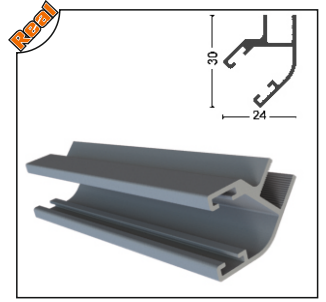

Ağırlık/Weight
0.826 kg/m

GLD-1005 Perdelik Ayar Profili
Aluminum Curtain Profile

Ağırlık/Weight
1.254 kg/m

GLD-1004 Yan Kasa Profili
Aluminum Side Profile

Ağırlık/Weight
1.412 kg/m

ALMFTL-1002 Büyük H Fitiil
Big H Seal

Ağırlık/Weight
0.21 kg/m

ALMFTL-1001 Küçük h Fitiil
Small "h" Aluminum Seal

Ağırlık/Weight
0.153 kg/m

ALMFTL-1004 90° Fitiil
Aluminum 90° Seal

Ağırlık/Weight
0.289 kg/m

ALMFTL-1003 135° Fitiil
Aluminum 135° Seal