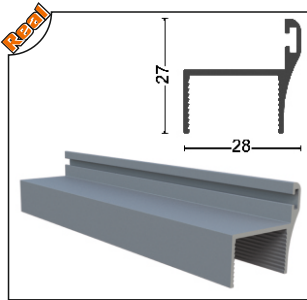

ISICM21-1004 Küçük H Fitiil
Small "H" Aluminum Seal

Ağırlık/Weight
0.262 kg/m