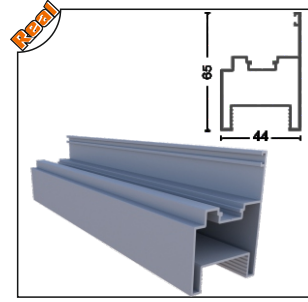

ISICM31-1016 İspanyolet Kollu Profil
Espagnolette Arm Profile

Ağırlık/Weight
0.77 kg/m