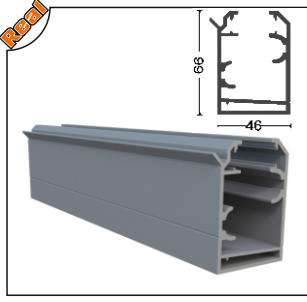

PRGLD-1001 Oluklu Kasa Profili
Dropper Frame Profile

Ağırlık/Weight
1.671 kg/m

ISICM31-1001 Baza Profili
Aluminum Glass Profile

Ağırlık/Weight
0.088 kg/m

PRGLD-1003 Perdelik Ayak Profili
Aluminum Curtain Profile