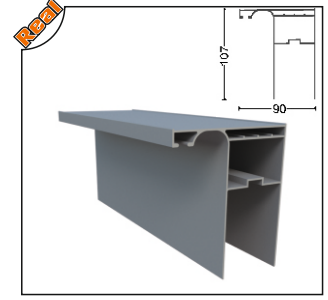

Ağırlık/Weight
0.875 kg/m

PRGLD-1003 Perdelik Ayak Profili
Aluminum Curtain Profile

Ağırlık/Weight
1.622 kg/m

ISICM31-1009 Yan Kasa Profili
Aluminum Side Profile (With PVC Seal)

Ağırlık/Weight
0.631 kg/m

ISICM21-1009 İspanyolet Kollu Profil
Espagnolette Arm Profile