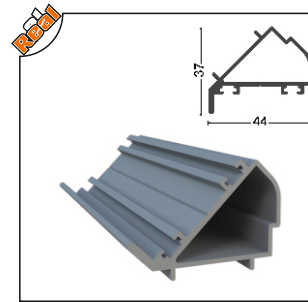

Ağırlık/Weight
0.473 kg/m

ISICM31-1001 Kollu Fıtil Contalı
Esp. Handle Alm. Seal(With PVC Seal)

Ağırlık/Weight
0.622 kg/m

ISICM31-1014 90° Adaptör
Aluminum 90° Seal

Ağırlık/Weight
0.682 kg/m

ISICM31-1015 135° Fıtil
Aluminum 135° Seal