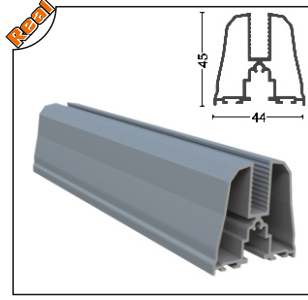

Profiller Profiles

PRGLD-1001 Oluklu Kasa Profili
Dropper Frame Profile

Ağırlık/Weight
1.7 kg/m

PRGLD-1002 Baza Profili
Aluminum Glass Profile

Ağırlık/Weight
0.88 kg/m

PRGLD-1010 Baza Profili 10 mm
Aluminum Glass Profile (10mm)