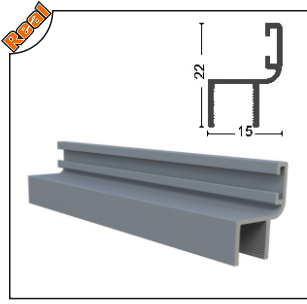

ALMFTL-1001 Küçük h Fitiil
Small "h" Aluminum Seal

Ağırlık/Weight
0.153 kg/m