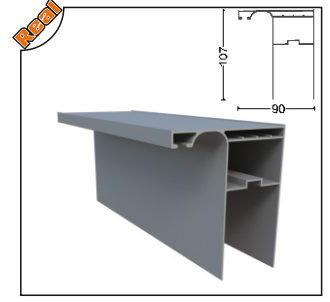

PRGLD-1001 Oluklu Kasa Profili
Dropper Frame Profile

Ağırlık/Weight
1.671 kg/m

ISICM31-1001 Baza Profili
Aluminum Glass Profile

Ağırlık/Weight
0.088 kg/m

PRGLD-1003 Perdelik Ayak Profili
Aluminum Curtain Profile