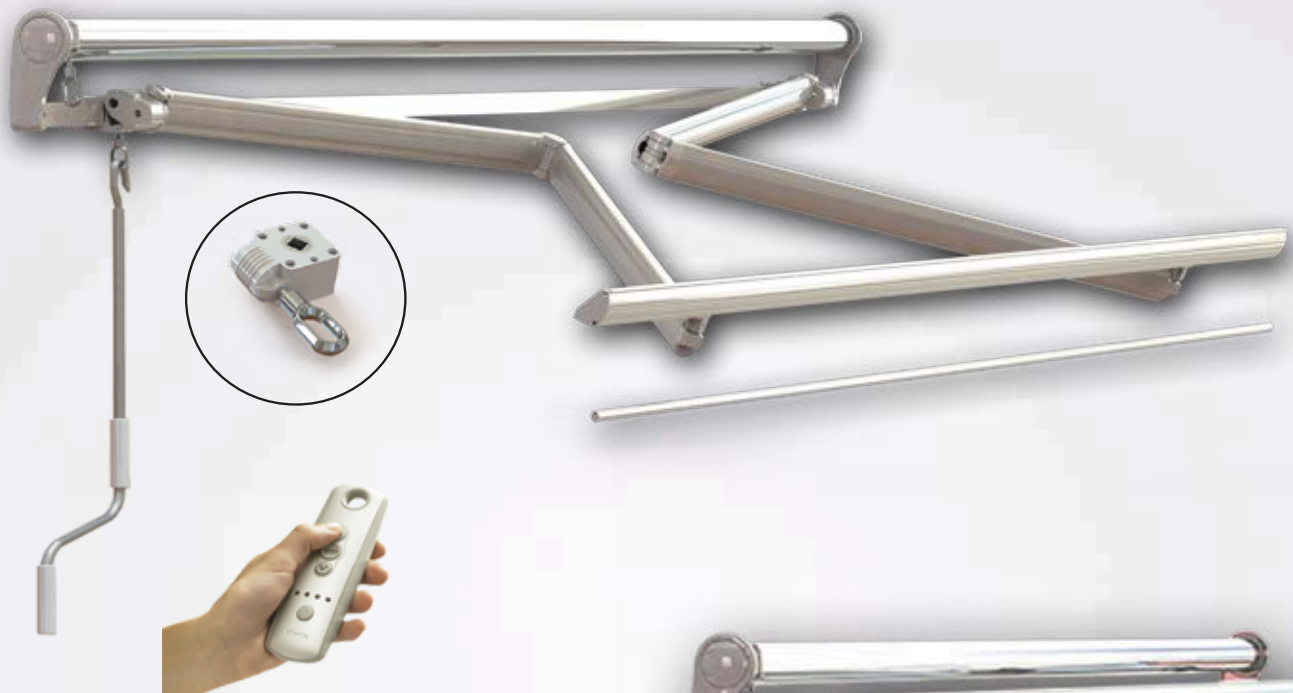

ARTICULATED AWNING FRAME