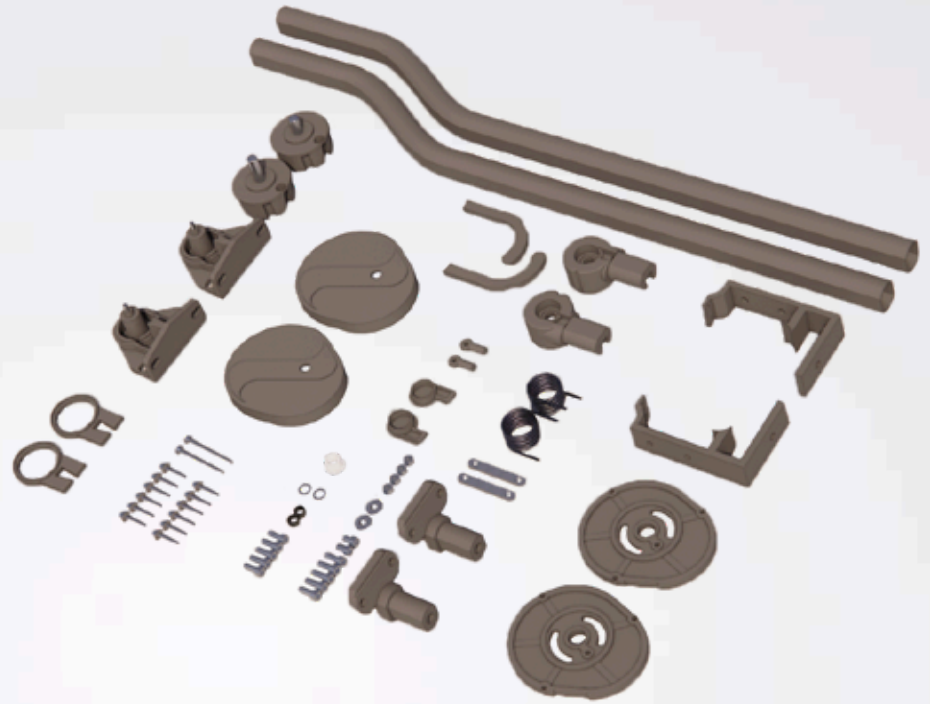

WINTENT SET

- Our products are stocked unpainted.
- For painted product requests, the paint cost will be added to the price.
- Wintent side arms are available in 50 / 75 / 100 / 125 / 150 cm.
- The Wintent set is produced as a 2-piece set.
- 2-year system warranty, 5-year motor warranty.
- Our products comply with international standards and are ISO 9001 and CE certified.