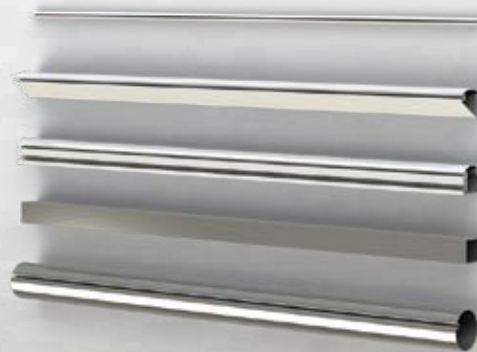

acılım (Opening Width)
1,50
2,00
2,50
3,00
3,50

- Alüminyum Enjeksiyon Döküm Parçaları. • Elektrostatik Toz Boya (ral kataloğu renkleri standartı ral 9016 beyaz) • 45 Dereceye Kadar Kademesiz Ayarlanabilir Eğim.
- Uluslararası ISO 9001 & CE Standartlarına Uygundur. • Mafsallı Tente Takımı 2 Set Halinde Üretilmektedir.

- Aluminum injection-cast parts.
- Electrostatic powder coating (RAL catalog color standard RAL 9016 white).
- Stepless adjustable tilt up to 45 degrees.
- Complies with international ISO 9001 & CE standards.
- Articulated awning set is produced as 2 sets.

MAFSALLI TENTE PROFİLLERİ / ARTICULATED AWNING PROFILES

Çıta Batten

Korniş Cornice

D Korniş D Cornice 40x40

40x40 Profil Profile

Galveniz Boru Galvanized Tube