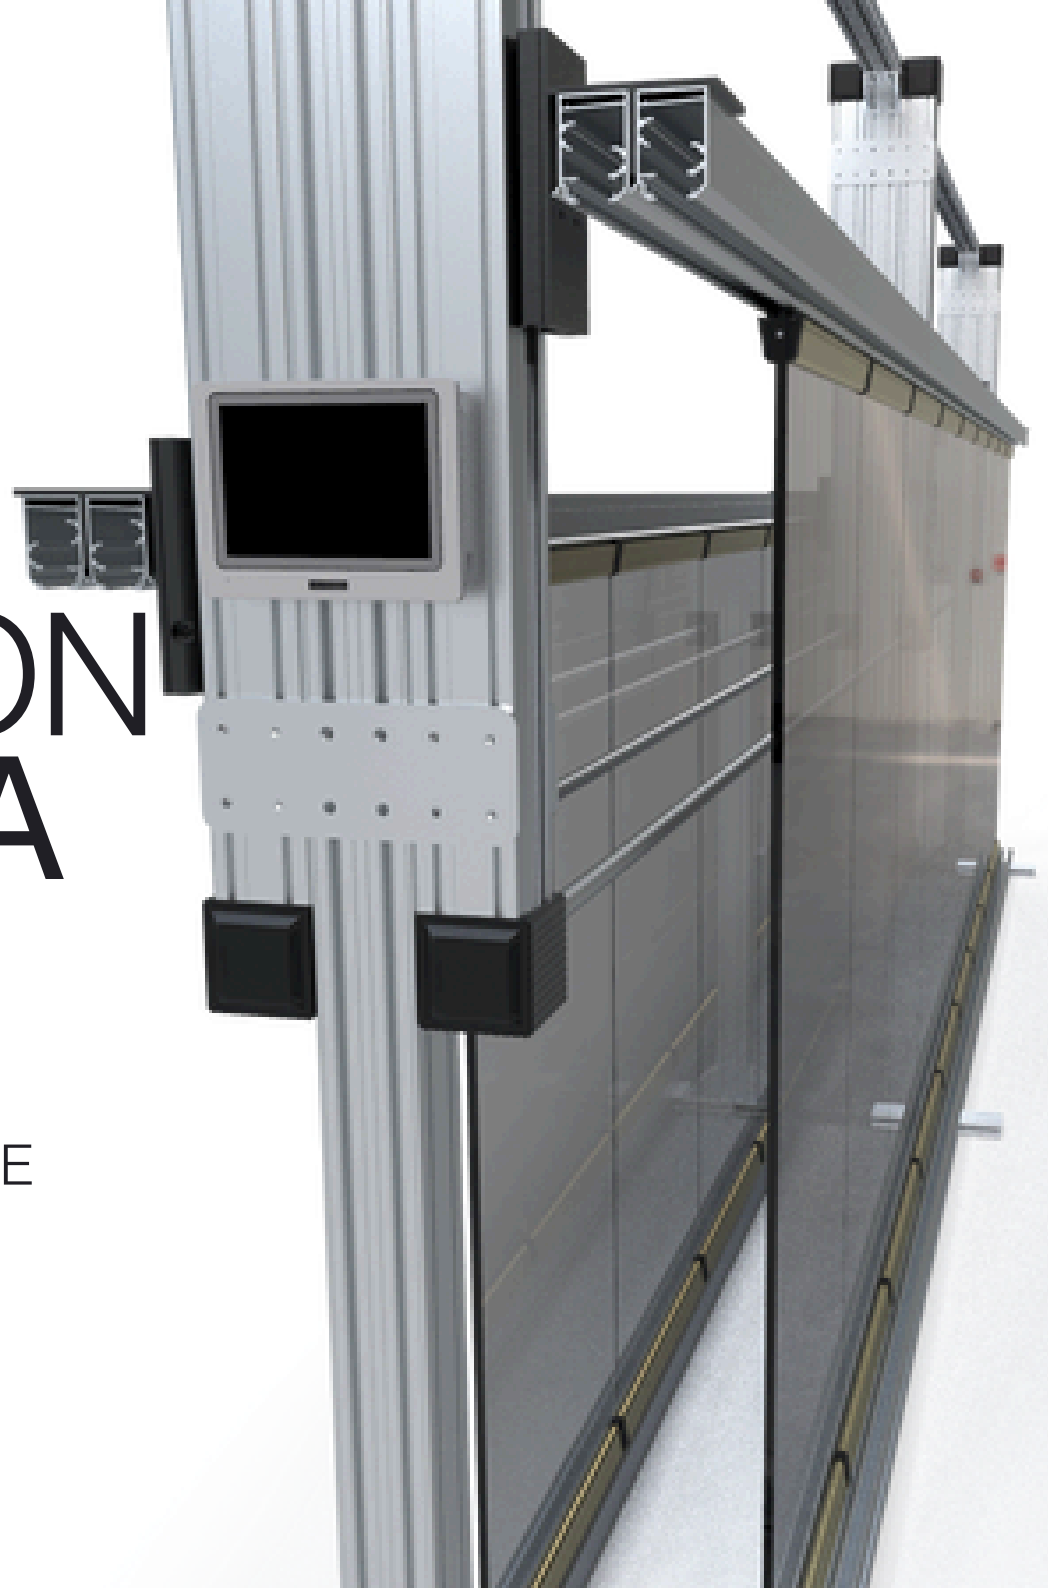

CAM BALKON YAPISTIRMA MAKINASI

GLASS BALCONY BONDING MACHINE