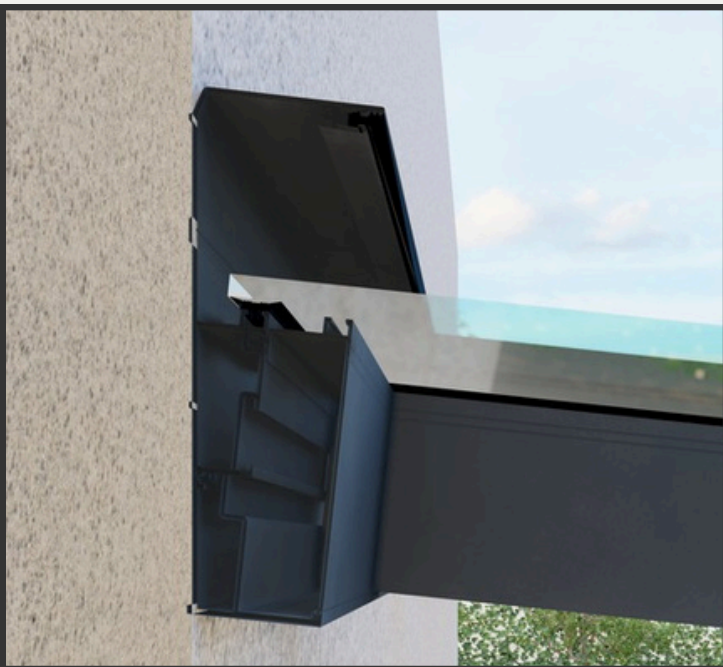

Detaylar / *Details*