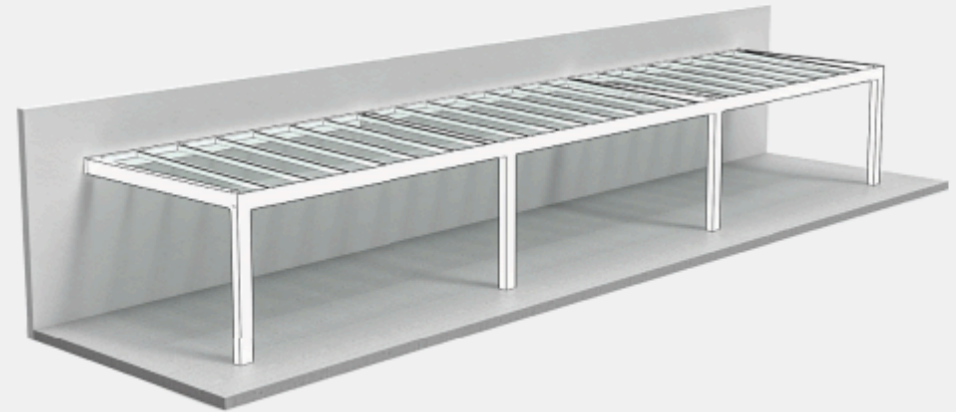

Kış Bahçesi 8MM Cam Baskı Contası Kodu: KIS-12
WinterGarden 8MM Glass Pressure Seal Code: KIS-12

CASTLE KÜP VERANDA (TEKLİ DUVAR BAĞLANTI)
CASTLE CUBE PATIO (SINGLE WALL CONNECTION)

CASTLE KÜP VERANDA (4 AYAKLI)
CASTLE CUBE VERANDA (4-SLOT)

CASTLE KÜP VERANDA (İKİZ KÜP)
CASTLE CUBIC VERANDA (TWIN CUBIC)

CASTLE KÜP VERANDA (İKİLİ DUVAR BAĞLANTI)
CASTLE CUBE VERANDA (DOUBLE WALL CONNECTION)

CASTLE KÜP VERANDA (ÇOKLU DUVAR BAĞLANTI)
CASTLE CUBE VERANDA (MULTIPLE WALL CONNECTION)